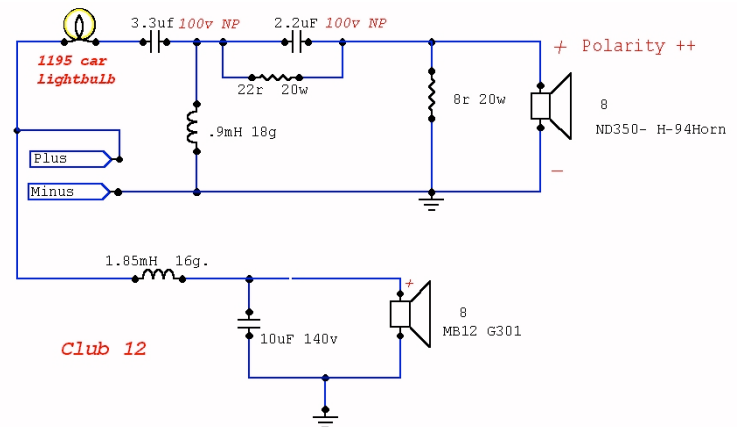

Pro Constructor series

Club 12

The club 10 Micro PA powerful , portable wide range system .

Application: Club P.A. , Dance, Install, Playback
 400 watts, 90 x 40 dispersion. X-over point 1500Hz

HF driver ND350 , Woofer MB-12g 301 , HF94

Gross Volume 2.2 cft (62 Liters)

Club 12