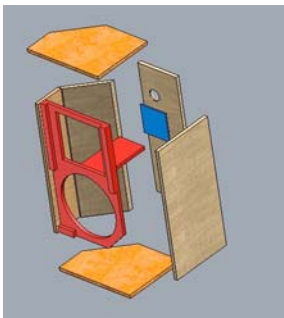

Pro Constructor series

Club 12

The club 10 Micro PA powerful , portable wide range system .

Application: Club P.A. , Dance, Install, Playback
400 watts, 90 x 40 dispersion. X-over point 1500Hz

HF driver ND350 , Woofer MB-12g 301 , HF94