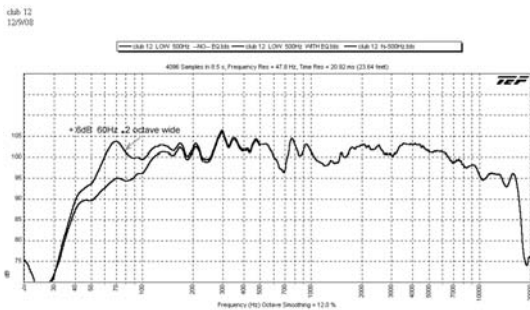

Pro Constructor series

Club 12

The club 10 Micro PA powerful , portable wide range system .

Application: Club P.A. , Dance, Install, Playback
 400 watts, 90 x 40 dispersion. X-over point 1500Hz

HF driver ND350 , Woofer MB-12g 301 , HF94

Gross Volume 2.2 cft (62 Liters)

Club 12