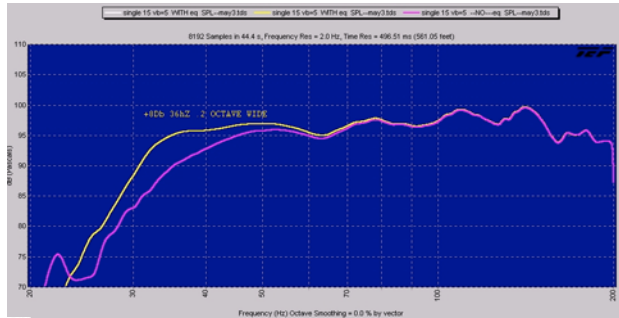

Pro Constructor series

Sub 15 - deep low frequency

The Sub 15 is a deep low frequency sub-woofer, with response to 30hz. Ideal for small Club, Cinema, home theater, Studio, or install, and Audio Visual presentations.

Application: Where very low frequency output is required at medium power venues.

1000 watts, upper cross-over point 80Hz to 600Hz

Speaker design by the Acoustic Horn co.