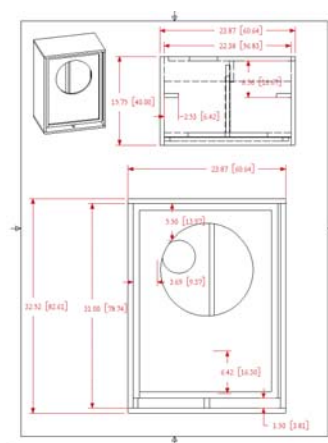

Pro Constructor series

Sub 15 - deep low frequency

The Sub 15 is a deep low frequency sub-woofer, with response to 30hz. Ideal for small Club, Cinema, home theater, Studio, or install, and Audio Visual presentations.

Application: Where very low frequency output is required at medium power venues.

1000 watts, upper cross-over point 80Hz to 600Hz

Speaker design by the Acoustic Horn co.