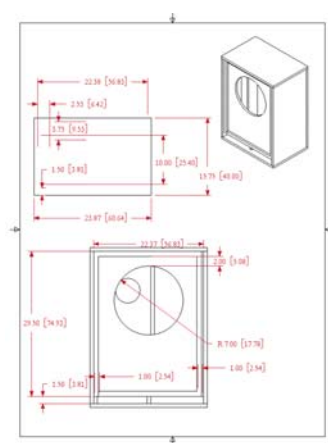

Pro Constructor series

Sub 15 - deep low frequency

The Sub 15 is a deep low frequency sub-woofer, with response to 30hz. Ideal for small Club, Cinema, home theater, Studio, or install, and Audio Visual presentations.

Application: Where very low frequency output is required at medium power venues.

1000 watts, upper cross-over point 80Hz to 600Hz

Speaker design by the Acoustic Horn co.