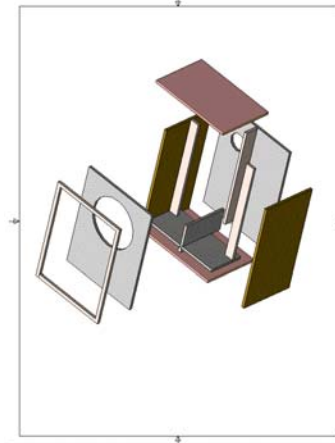

Pro Constructor series

Sub 15 - deep low frequency

The Sub 15 is a deep low frequency sub-woofer, with response to 30hz. Ideal for small Club, Cinema, home theater, Studio, or install, and Audio Visual presentations.

Application: Where very low frequency output is required at medium power venues.

1000 watts, upper cross-over point 80Hz to 600Hz

Speaker design by the Acoustic Horn co.