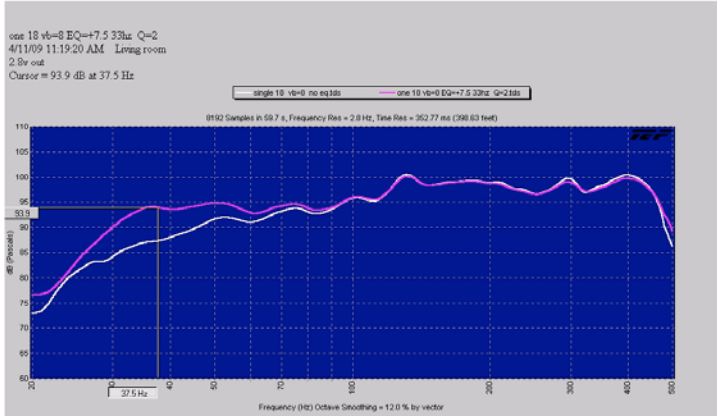

BILL WOODS DESIGNS

Pro Constructor series

Sub 18 High Power Deep Low Frequency

The Sub 18 is a high power deep low frequency sub-woofer, with response to 30hz.

Ideal for small Club, Cinema, home theater, DJ, or install . Compact and high fidelity

Application: P.A. , Dance, Concert
1000 watts, X-over point 80Hz to 300Hz

SUB 18 .

L18P400

Drivers: L18p 400, Box volume 8 Cubic feet 226 Liters