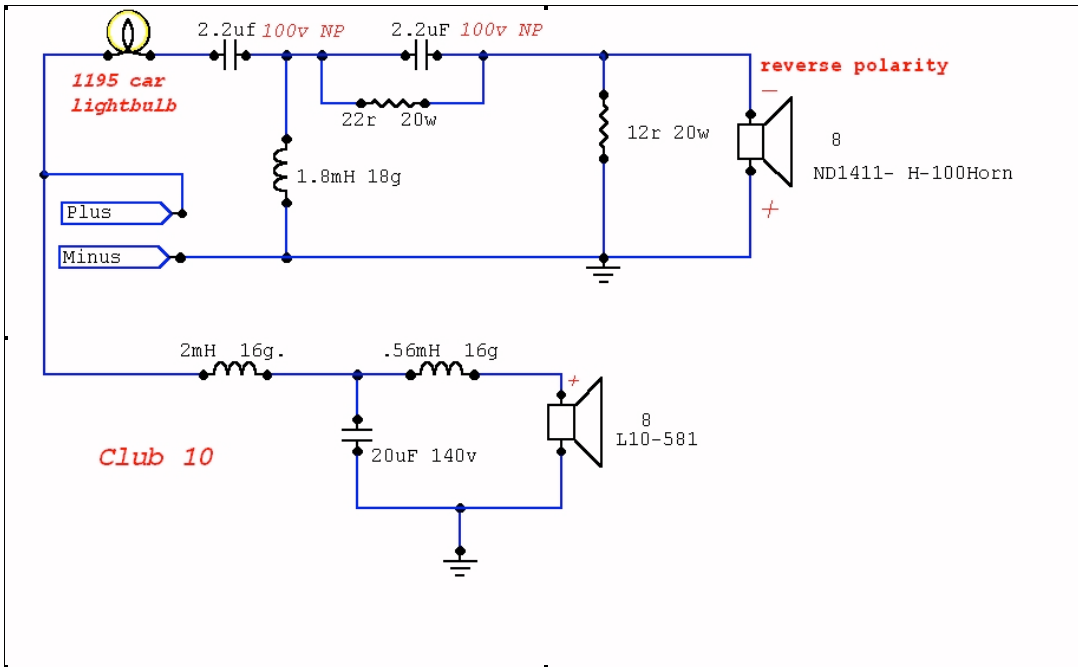

# BILL WOODS DESIGNS

The club 10 is a powerful , portable wide range system with exceptional fidelity, and SPL  
 Uses are: Club P.A. , Dance, Install. Concert  
 800 watts, 90 x 75 dispersion. X-over point 1800Hz

## Club10

Gross volume 6 cubic feet 169 Liters

club 12 all+ 6db 60hz -3oct  
 12/20/08 5:11:25 PM livingroom