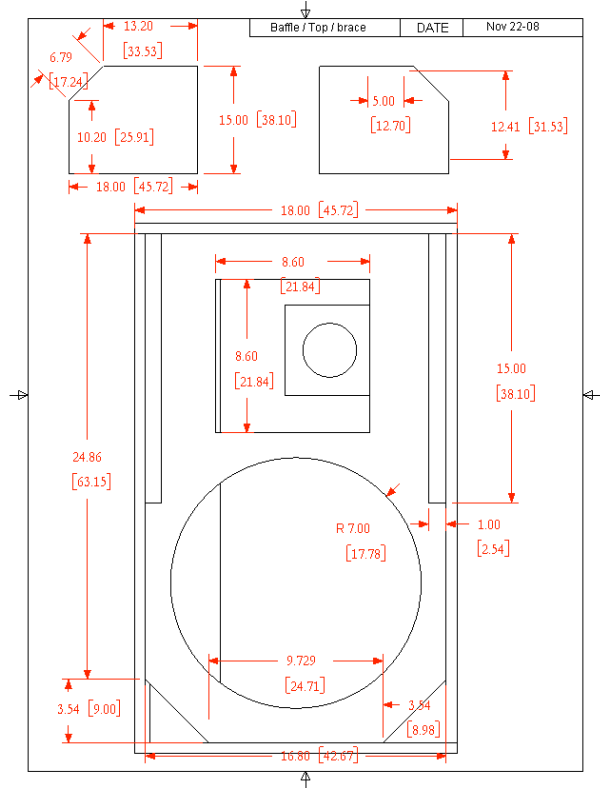

## Club 15 Duo

The club 15 Duo is a powerful , portable wide range system with detailed low frequency performance.

Application: P.A. , Dance, Install  
 1000 watts, 90 x 40 dispersion. X-over point 1500Hz