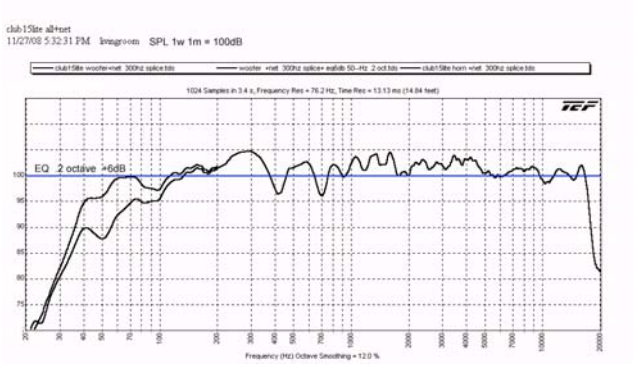

## Club 15 Duo

The club 15 Duo is a powerful , portable wide range system with detailed low frequency performance.

Application: P.A. , Dance, Install  
 1000 watts, 90 x 40 dispersion. X-over point 1500Hz