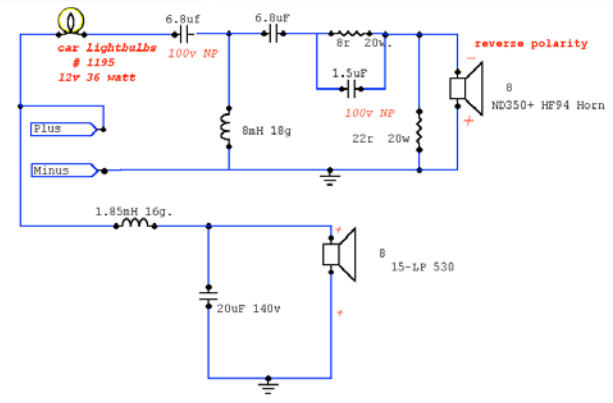

## Club 15 Duo

The club 15 Duo is a powerful , portable wide range system with detailed low frequency performance.

Application: P.A. , Dance, Install  
 1000 watts, 90 x 40 dispersion. X-over point 1500Hz