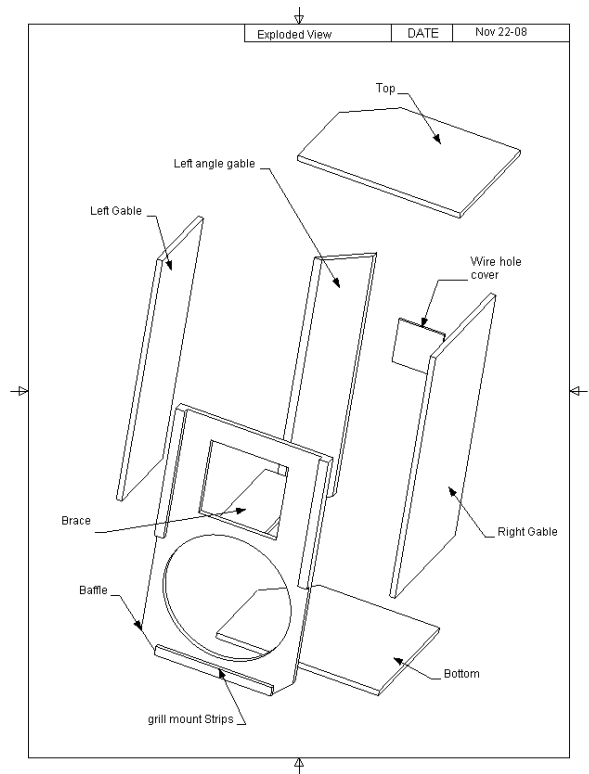

## Club 15 Duo

The club 15 Duo is a powerful , portable wide range system with detailed low frequency performance.

Application: P.A. , Dance, Install  
 1000 watts, 90 x 40 dispersion. X-over point 1500Hz