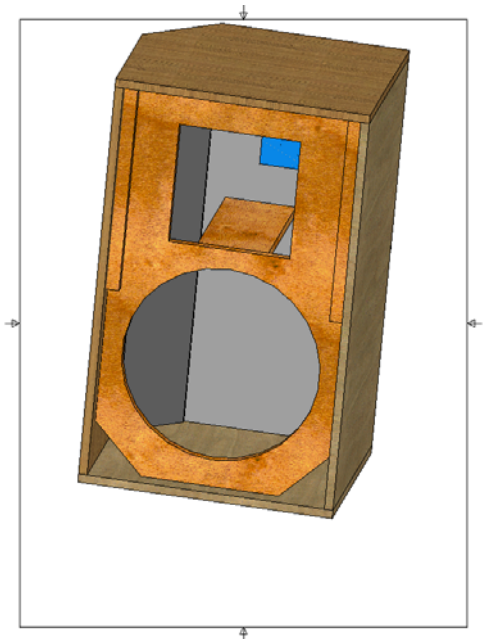

## Club 15 Duo

The club 15 Duo is a powerful , portable wide range system with detailed low frequency performance.

Application: P.A. , Dance, Install  
 1000 watts, 90 x 40 dispersion. X-over point 1500Hz