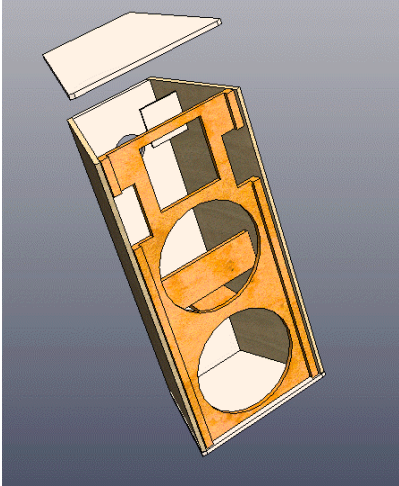

BILL WOODS DESIGNS

The club 15 Duo is a powerful , portable wide range system with detailed low frequency performance.

Uses are: P.A. , Dance, Install

800 watts, 90 x 40 dispersion. X-over point 1500Hz

Club Duo 15 . Drivers: L15p 530, HF94 horn, Nd350 1" HF driver Gross volume 6 cubic feet 169 Liters