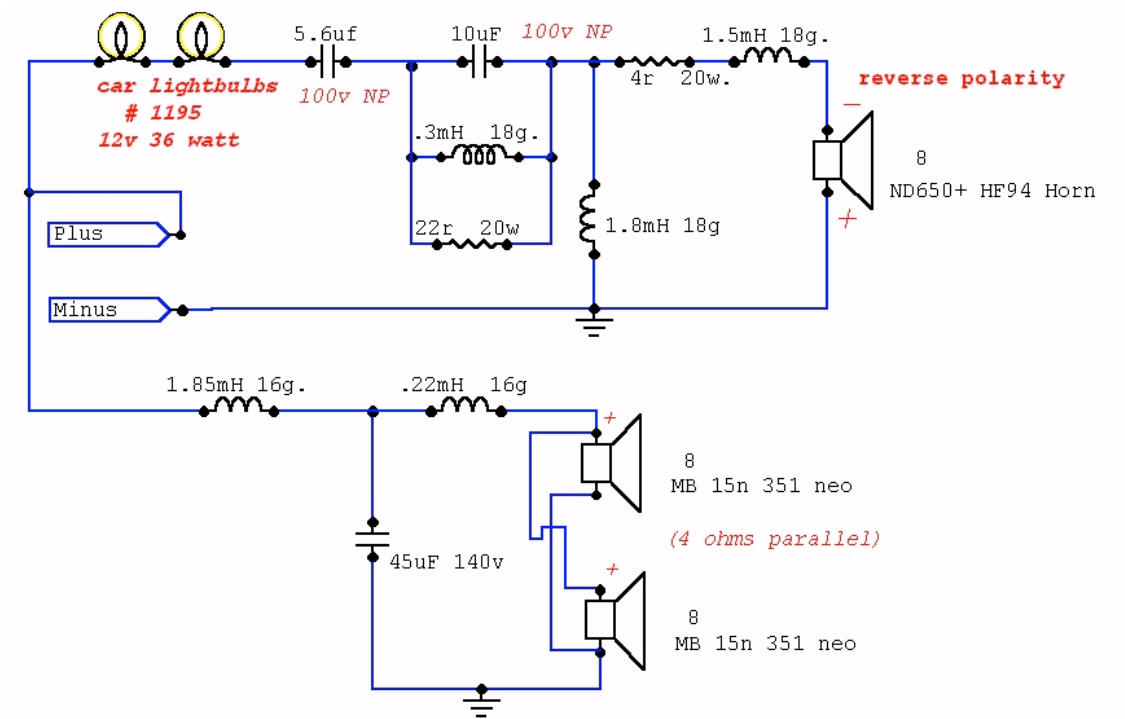

BILL WOODS DESIGNS

The club 15 Duo is a powerful , portable wide range system with exceptional power handling 1500watts.
Uses are: P.A. , Dance, Install. Concert
800 watts, 90 x 40 dispersion. X-over point 900Hz