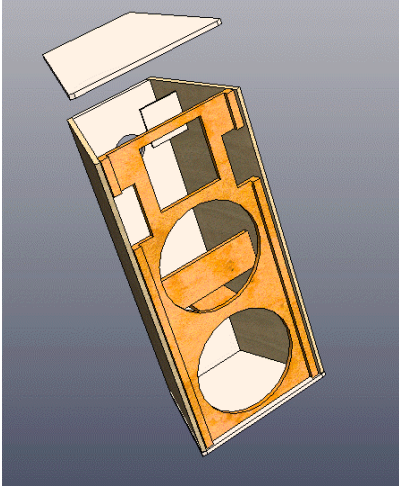

BILL WOODS DESIGNS

The club 15 Duo is a powerful , portable wide range system with exceptional power handling 1500watts.
 Uses are: P.A. , Dance, Install. Concert
 800 watts, 90 x 40 dispersion. X-over point 900Hz

Drivers: MB 15n 350, HF94 horn, Nd 650 2" HF driver Gross volume 6 cubic feet 169 Liters

ZOOM 20Hz 500Hz apr 13-09 2v out
4/13/09 2:57:36 PM livingroom