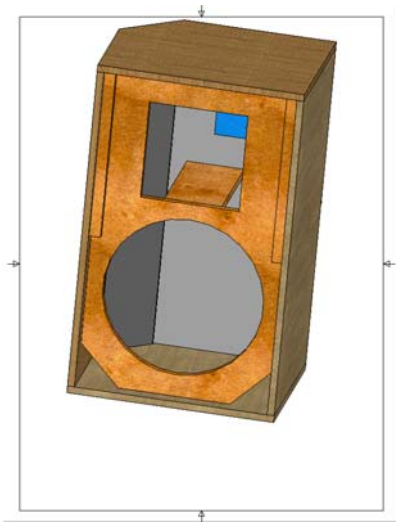

Pro Constructor series

Club 15HP High Power

The club 15 is a powerful , portable wide range system with exceptional efficiency and power handling.

Application: P.A. , Dance, Concert
 1500 watts, 90 x 75 dispersion. X-over point 900Hz