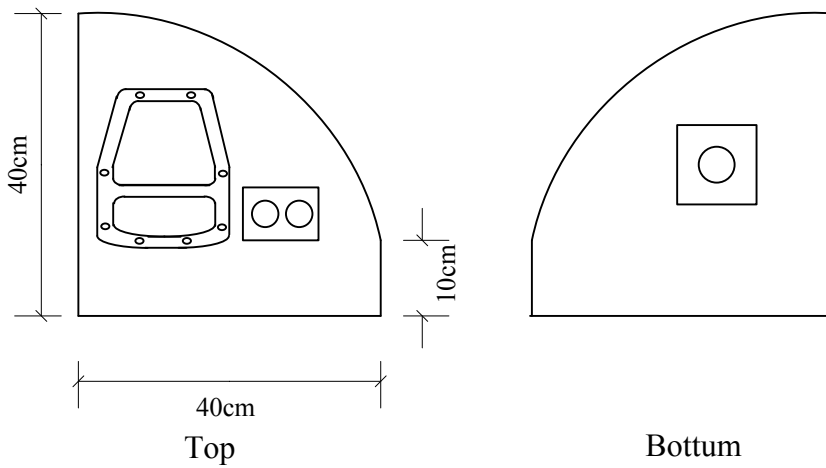

Basspoort 10*5*4cm
Klankboard 18mm

| Model | Enclosure Design | Frequency Response | Efficiency | Power / imp. |
|--|---|--------------------|------------|---------------------|
| SM12 | Fullrange vented | 65~ 20KHz -3dB | 97dB 1W/1M | 500W RMS 8ohm |
| Components | Kast: Berken multiplex 15mm | | | Netto inhoud: 44Ltr |
| | SL SP12-302PA 55Hz-5000Hz/300W/8ohm | | | |
| | P-audio SD-450N driver 50w/8ohm/800-20Khz + P-audio PH240 hoorn 90*55 | | | |
| | passief filter 1,2kHz/12dB/okt - Lowcut 50Hz/4de order | | | |
| Ontwerp: van den Hoogen's Servicebedrijf / Boi van den Hoogen / www.boyzpc.nl / 05-09-2007 | | | | |